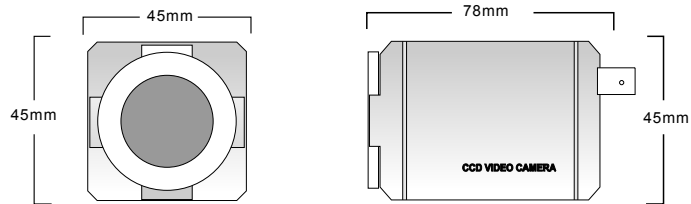

Weight:165g

C7 Professional Box Camera

Features

- Day & Night Function
- Easy-to-install mechanism
- Compact and Beautiful design
- Easy access to lens for exchange

KC-748

1/3" Sony Super HAD Color CCD
High resolution 480TVL 0.8 Lux

KC-742

1/3" Sony Super HAD Color CCD
Normal resolution 420TVL 0.5Lux

KC-740

1/3" SHARP HAD Color CCD
Normal resolution 420TVL 0.8 Lux

SPECIFICATIONS

SPECIFICATIONS	C7 SERIES					
	KC-748		KC-742		KC-740	
MODEL NO.	NTSC	PAL	NTSC	PAL	NTSC	PAL
TV SYSTEM	NTSC	PAL	NTSC	PAL	NTSC	PAL
IMAGE SENSOR	1/3"Sony Super HAD CCD	●	1/3"Sony Super HAD CCD	●	1/3"Sharp Super CCD	●
DSP	Sony	●	Sony	●	Sharp	●
CCD TOTAL PIXELS	811 (H)X 508 (V)	795 (H)X596 (V)	537 (H)X 505 (V)	537 (H) X597 (V)	512 (H) X492 (V)	542 (H) X582 (V)
SCANNING SYSTEM	525 lines, 60 fields/sec	625 lines, 50 fields/sec	525 lines, 60 fields/sec	625 lines, 50 fields/sec	525 lines, 60 fields/sec	625 lines, 50 fields/sec
SYNC SYSTEM	Internal	●	Internal	●	Internal	●
MINIMUM ILLUMINATION	0.8 Lux F1.2	0.8 Lux F1.2	0.5 Lux F1.2	0.5 Lux F1.2	0.8 Lux F1.2	0.8 Lux F1.2
RESOLUTION	480 TV Line	480 TV Line	420 TV Line	420 TV Line	420 TV Line	420 TV Line
WHITE BALANCE	ATW / AWC Switchable	●	ATW / AWC Switchable	●	ATW / AWC Switchable	●
GAIN CONTROL	AGC ON / OFF switchable	●	AGC ON / OFF switchable	●	AGC ON / OFF switchable	●
S / N RATIO	48dB (AGC OFF)	●	48dB (AGC OFF)	●	48dB (AGC OFF)	●
ELECTRONIC SHUTTER	1/60~1/120,000 sec.	1/50~1/120,000 sec.	1/60~1/120,000 sec.	1/50~1/120,000 sec.	1/60~1/120,000 sec.	1/50~1/120,000 sec.
AUTO IRIS	VIDEO / DC	●	VIDEO / DC	●	VIDEO / DC	●
LENS MOUNT	C/CS	●	C/CS	●	C/CS	●
B.L.C. FUNCTION	ON / OFF switchable	●	ON / OFF switchable	●	ON / OFF switchable	●
MIRROR FUNCTION					ON / OFF switchable	●
AUDIO OUTPUT						
VIDEO OUTPUT	Composite 1.0V p-p at 75 ohm	●	Composite 1.0V p-p at 75 ohm	●	Composite 1.0V p-p at 75 ohm	●
GAMMA CORRECTION	0.45	●	0.45	●	0.45	●
OPERATION TEMPERATURE	-10℃ TO 50℃	●	-10℃ TO 50℃	●	-10℃ TO 50℃	●
OPERATIONAL HUMIDITY	within 85%RH	●	within 85%RH	●	within 85%RH	●
POWER SUPPLY	DC12V±1V / 180mA	●	DC12V±1V / 150mA	●	DC12V±1V / 150mA	●
DIMENSIONS(ΦL X H)	78X45X45	●	●	●	●	●
WEIGHT	168g	●	●	●	●	●