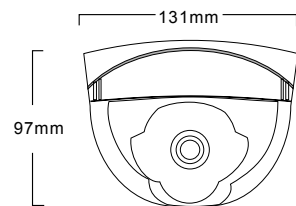

Professional dome camera

KC-EV3145/EV3150

Microphone

Vari-focal Lens

Strong Power Tolerance

AC 24V / DC12V

Weight:380g

Features

KC-EV3150 1/3" SONY Ex-view HAD Color CCD 500TVL 0.3Lux

KC-EV3145 1/3" SONY Super HAD Color CCD 450TVL 0.5Lux

SPECIFICATIONS

SPECIFICATIONS	EV SERIES			
	KC-EV3150E		KC-EV3145	
MODEL NO.	NTSC	PAL	NTSC	PAL
TV SYSTEM				
IMAGE SENSOR	1/3"SONY ExView HAD CCD	●	1/3"SONY Super HAD CCD	●
DSP	Sony	●	Sony	●
CCD TOTAL PIXELS	811 (H)x508 (V)	795 (H)x596 (V)	537 (H)x505 (V)	537 (H)x597 (V)
SCANNING SYSTEM	525 lines, 60 fields/sec	625 lines, 50 fields/sec	525 lines, 60 fields/sec	625 lines, 50 fields/sec
SYNC SYSTEM	Internal	●	Internal	●
MINIMUM ILLUMINATION	0.3 Lux F1.2	0.3 Lux F1.2	0.5 Lux F1.2	0.5 Lux F1.2
RESOLUTION	500 TV Line	500 TV Line	450 TV Line	420 TV Line
WHITE BALANCE	ATW / AWC Switchable	●	ATW / AWC Switchable	●
GAIN CONTROL	AGC ON / OFF switchable	●	AGC ON / OFF switchable	●
S / N RATIO	48dB (AGC OFF)	●	48dB (AGC OFF)	●
ELECTRONIC SHUTTER	1/60~1/120,000 sec.	1/50~1/120,000 sec.	1/60~1/120,000 sec.	1/50~1/120,000 sec.
LENS MOUNT	Vair-focal Lens	●	Vair-focal Lens	●
B.L.C. FUNCTION	ON / OFF switchable	●	ON / OFF switchable	●
MIRROR FUNCTION				
VIDEO OUTPUT	Composite 1.0V p-p at 75 ohm	●	Composite 1.0V p-p at 75 ohm	●
GAMMA CORRECTION	0.45	●	0.45	●
OPERATION TEMPERATURE	-10°C TO 50°C	●	-10°C TO 50°C	●
OPERATIONAL HUMIDITY	within 85%RH	●	within 85%RH	●
POWER SUPPLY	DC12V±1V / 180mA	●	DC12V±1V / 150mA	●
DIMENSIONS(φx H)	132X100	●	132X100	●
WEIGHT-NET	380g	●	380g	●