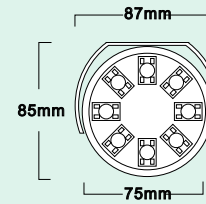

B/W IR LIGHT

IR-18

Weight:580g

IR-18

LED spectrum : 850nm (30 deg) visible x 18 IR LEDs
IR Range 20M
MTBF 20,000 hours (Easy Changeable IR LED 20,000 Hour)
Sensitivity 10 lux (LED on)
Input Voltage DC 12V
Power Consumption 200mA

Weight:380g

IR-8

IR-8

LED spectrum : 850nm (30 deg) visible x 8 IR LEDs
IR Range 50M
MTBF 10,000 hours (Easy Changeable IR LED 10,000 Hour)
Sensitivity 10 lux (LED on)
Input Voltage DC 12V
Power Consumption 350mA