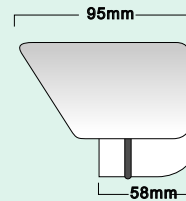

B/W IR LIGHT

IR-18

Weight:580g

IR-18

LED spectrum : 850nm (30 deg) visible x 18 IR LEDs
IR Range 20M
MTBF 20,000 hours (Easy Changeable IR LED 20,000 Hour)
Sensitivity 10 lux (LED on)
Input Voltage DC 12V
Power Consumption 200mA

Weight:380g

IR-8

IR-8

LED spectrum : 850nm (30 deg) visible x 8 IR LEDs
IR Range 50M
MTBF 10,000 hours (Easy Changeable IR LED 10,000 Hour)
Sensitivity 10 lux (LED on)
Input Voltage DC 12V
Power Consumption 350mA