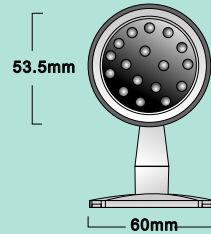

B/W IR LIGHT

IR-18

Weight:580g

IR-18

LED spectrum : 850nm (30 deg) visible x 18 IR LEDs
IR Range 20M
MTBF 20,000 hours (Easy Changeable IR LED 20,000 Hour)
Sensitivity 10 lux (LED on)
Input Voltage DC 12V
Power Consumption 200mA

Weight:380g

IR-8

IR-8

LED spectrum : 850nm (30 deg) visible x 8 IR LEDs
IR Range 50M
MTBF 10,000 hours (Easy Changeable IR LED 10,000 Hour)
Sensitivity 10 lux (LED on)
Input Voltage DC 12V
Power Consumption 350mA