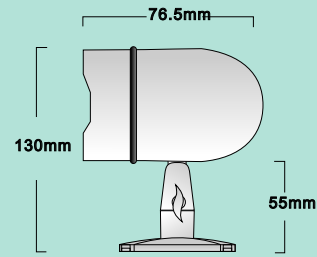

B/W IR LIGHT

IR-18

Weight:580g

IR-18

LED spectrum : 850nm (30 deg) visible x 18 IR LEDs
IR Range 20M
MTBF 20,000 hours (Easy Changeable IR LED 20,000 Hour)
Sensitivity 10 lux (LED on)
Input Voltage DC 12V
Power Consumption 200mA

Weight:380g

IR-8

IR-8

LED spectrum : 850nm (30 deg) visible x 8 IR LEDs
IR Range 50M
MTBF 10,000 hours (Easy Changeable IR LED 10,000 Hour)
Sensitivity 10 lux (LED on)
Input Voltage DC 12V
Power Consumption 350mA