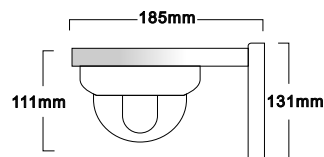

Armor Dome Camera

KC-JA3148/JA3142/JA3140

JJA

Features

- Robust metal Armor Housing
- Compact and Beautiful Design
- Easy access to lens for exchange
- Aluminum ring

KC-JA3148 1/3" SONY Super HAD Color CCD 480TVL 0.8Lux (LED off)

KC-JA3142 1/3" SONY Super HAD Color CCD 420TVL 0.5Lux (LED off)

KC-JA3140 1/3" SHARP Super Color CCD 420TVL 0.8Lux (LED off)

Weight: 1580g