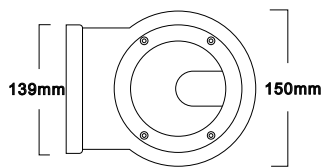

Armor Dome Camera

KC-JA3148/JA3142/JA3140

JJA

Features

- Robust metal Armor Housing
- Compact and Beautiful Design
- Easy access to lens for exchange
- Aluminum ring

KC-JA3148 1/3" SONY Super HAD Color CCD 480TVL 0.8Lux (LED off)

KC-JA3142 1/3" SONY Super HAD Color CCD 420TVL 0.5Lux (LED off)

KC-JA3140 1/3" SHARP Super Color CCD 420TVL 0.8Lux (LED off)

Weight: 1580g